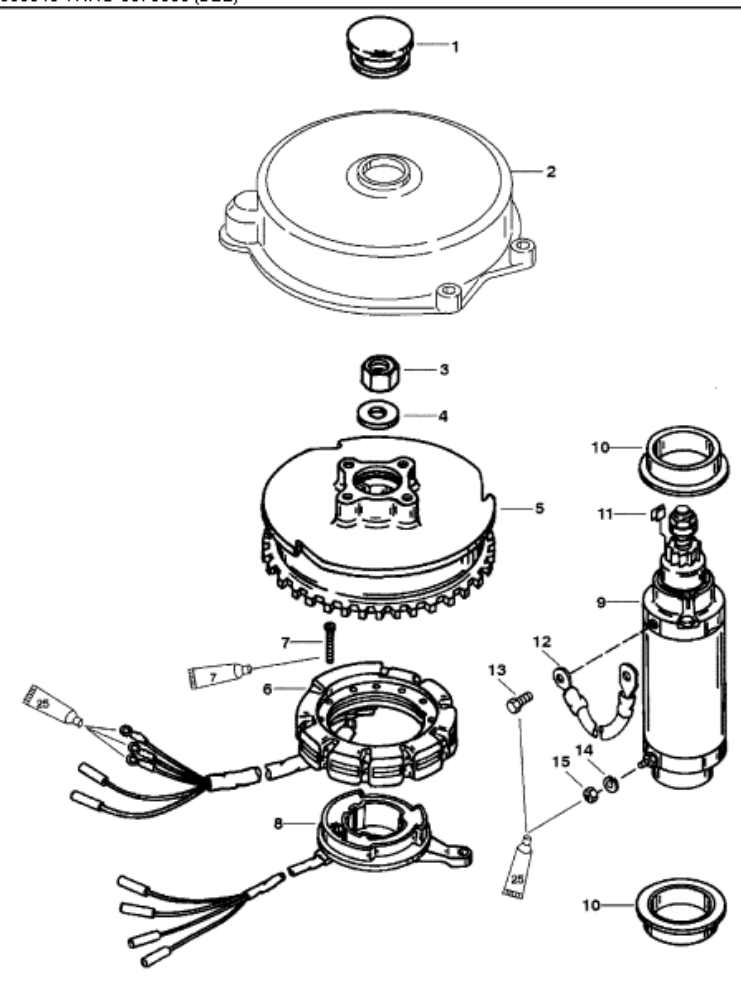

Parts List

Ref	Class	Part	Description	Qty	Comment	Footnote
1	19	89219	FLYWHEEL PLUG	1		
2		812777T 1	FLYWHEEL COVER	1		2
3	11	42979	NUT	1		
4	12	68229	WASHER	1		
5	261	9008A50	FLYWHEEL	1		2
6	398	9873A35	STATOR	1		
7	10	40073 30	SCREW	4		
8		99021A16	TRIGGER	1		
9	50	44369A 1	STARTER MOTOR	1		
10		56703	COLLAR	2		
11		57247	STOP	2		
12	84	88807A31	WIRE	1		
13	10	69035	SCREW	1		
14	13	26992	LOCKWASHER	1		
15	11	64015	NUT	1		

- Loctite 271 (92-809820)
- Liquid Neoprene (92-25711-2)